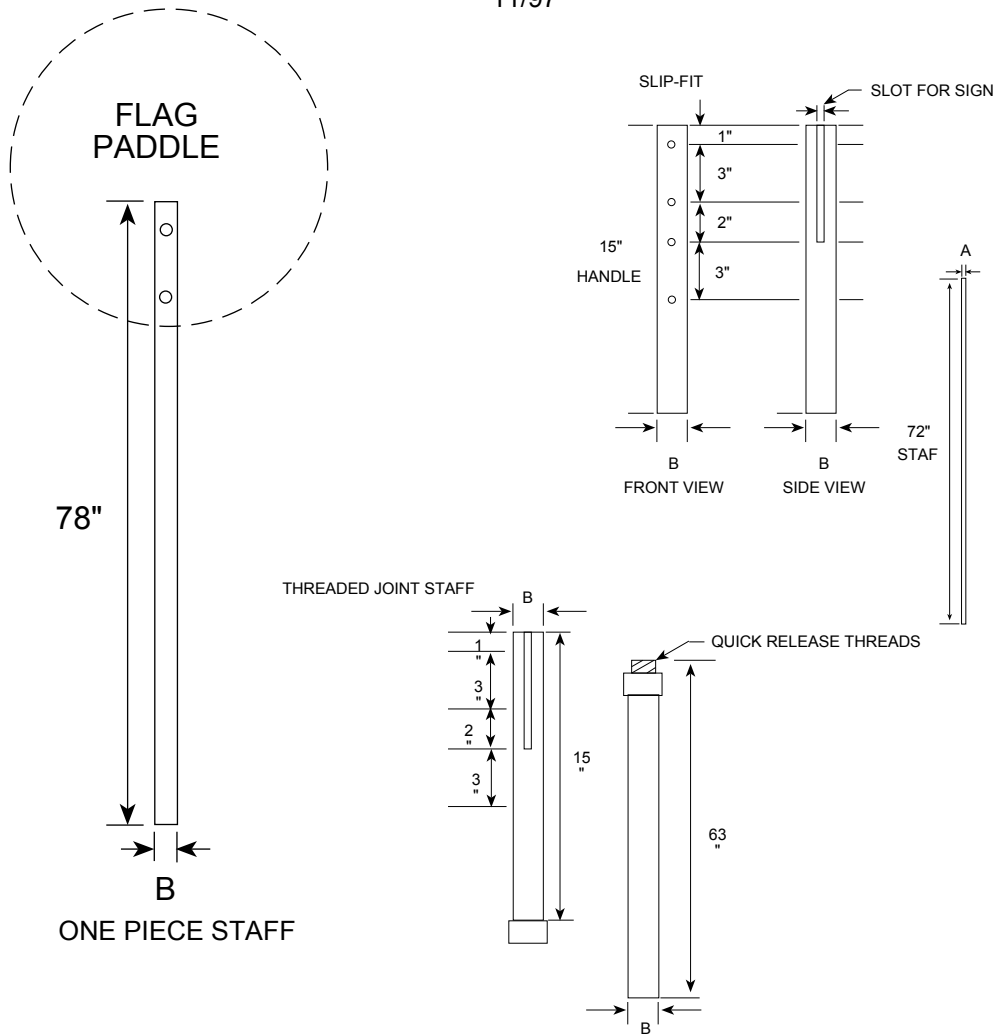

W21-1202

11/97

MILLIMETERS

ALUMINUM TUBING SLIP-FIT STAFF		STD. ALUMINUM PIPE SLIP-FIT STAFF		TYPE II 40 PVC COND. SLIP-FIT STAFF THREADED JT. STAFF			
A	B	A	B	A	B	A	B
31	38	25	31	25	31	N.A.	31

INCHES

ALUMINUM TUBING SLIP-FIT STAFF		STD. ALUMINUM PIPE SLIP-FIT STAFF		TYPE II 40 PVC COND. SLIP-FIT STAFF THREADED JT. STAFF			
A	B	A	B	A	B	A	B
1 1/4	1 1/2	1	1 1/4	1	1 1/4	N.A.	1 1/4