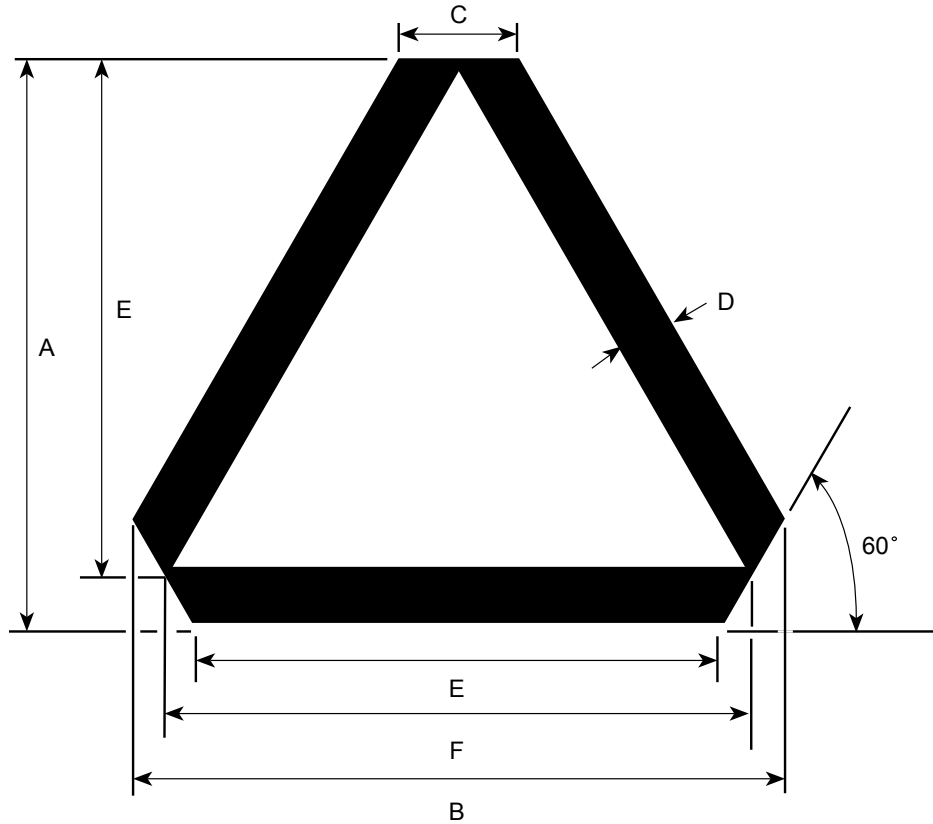

W14-901

11/97

SLOW MOVING VEHICLE EMBLEM

DIMENSIONS (MILLIMETERS)					
A	B	C	D	E	F
350	325	100	47	313	356
700	800	200	88	613	706

DIMENSIONS (INCHES)					
A	B	C	D	E	F
14	16	4	1 3/4	12 1/2	14 1/8
28	32	8	3 1/2	24 1/2	28 1/4

COLORS

LEGEND - ORANGE (FLUORESCENT)

BACKGROUND - RED (REFL.)