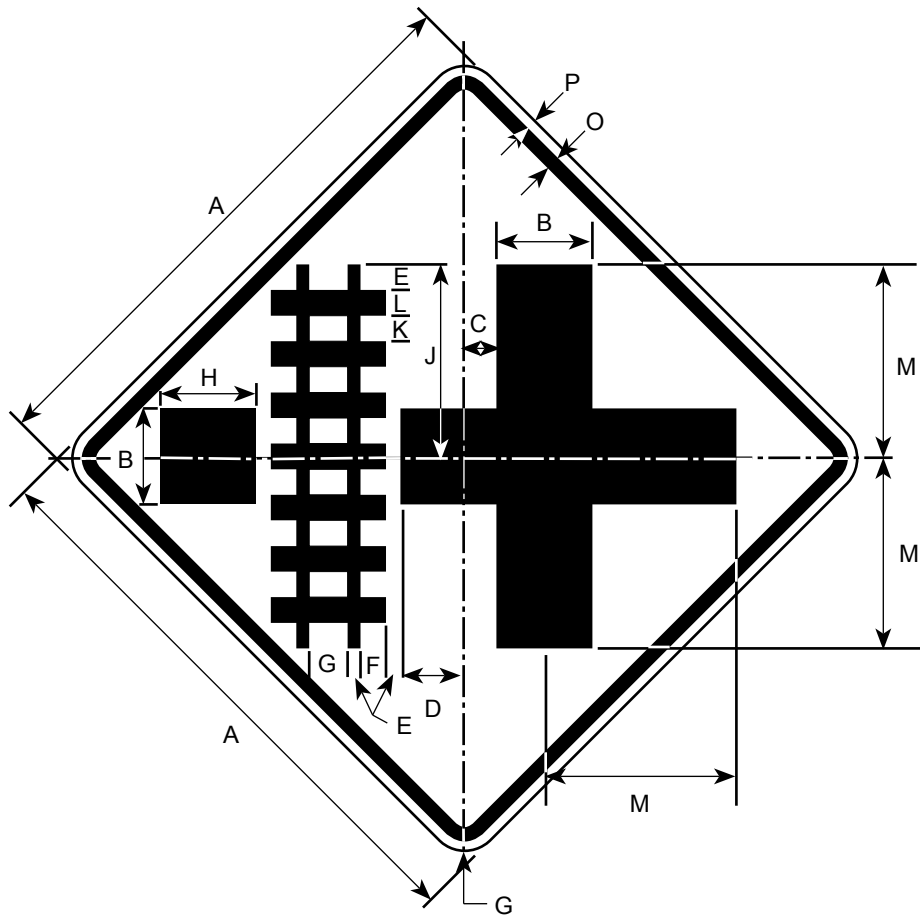

W10-2

11/97

DIMENSIONS (MILLIMETERS)

A	B	C	D	E	F	G	H	J	K	L	M	O	P
750	103	88	11	16	22	47	72	209	28	31	259	19	13
900	125	106	144	19	28	56	88	252	34	38	313	22	16
1200	166	141	197	22	38	75	11	328	44	50	414	31	19

DIMENSIONS (INCHES)

A	B	C	D	E	F	G	H	J	K	L	M	O	P
30	4 1/8	3 1/2	4 3/4	5/8	7/8	1 7/8	2 7/8	8 3/8	1 1/8	1 1/4	10 3/8	3/4	1/2
36	5	4 1/4	5 3/4	3/4	1 1/8	2 1/4	3 1/2	10 1/16	1 3/8	1 1/2	12 1/2	7/8	5/8
48	6 5/8	5 5/8	7 7/8	1	1 1/2	3	4 5/8	13 1/8	1 3/4	2	16 9/16	1 1/4	3/4

COLORS

LEGEND - BLACK (NON-REFL.)
BACKGROUND - YELLOW (REFL.)