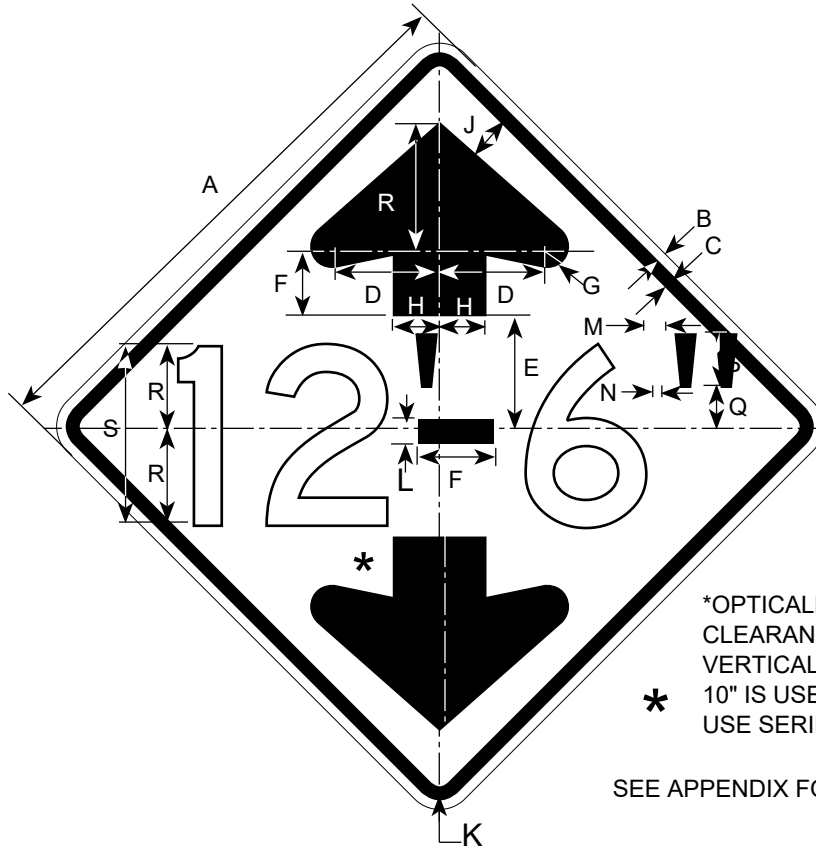

W12-2

11/97

*OPTICALLY SPACE VERTICAL CLEARANCE NUMBERS ABOUT VERTICAL CENTERLINE (WHERE 10" IS USED IN VERT. CLEARANCE, USE SERIES "C" NUMERALS)

*

SEE APPENDIX FOR STANDARD ARROW DETAILS

DIMENSIONS (MILLIMETERS)															
A	B	C	D	E	F	G	H	K	L	M	N	P	Q	R	S
750	13	19	144	166	97	19	56	47	39	25	1	56	83	208	250D
900	16	22	172	200	11	25	75	56	47	31	13	69	100	250	300D
1200	19	31	230	266	147	33	100	75	61	41	16	91	131	328	400D

DIMENSIONS (INCHES)															
A	B	C	D	E	F	G	H	K	L	M	N	P	Q	R	S
30	1/2	3/4	5 3/4	6 5/8	3 3/4	3/4	2 1/2	1 7/8	19/16	1	7/16	2 1/4	35/16	5	10D
36	5/8	7/8	6 7/8	8	4 1/2	251	3	2 1/4	1 7/8	1 1/4	1/2	2 3/4	4	6	12D
48	3/4	1 1/4	9 3/16	10 5/8	5 7/8	15/16	4	3	27/16	1 5/8	5/8	3 5/8	5 1/2	8	16D

COLORS

LEGEND - BLACK (NON-REFL)
BACKGROUND - YELLOW (REFL)