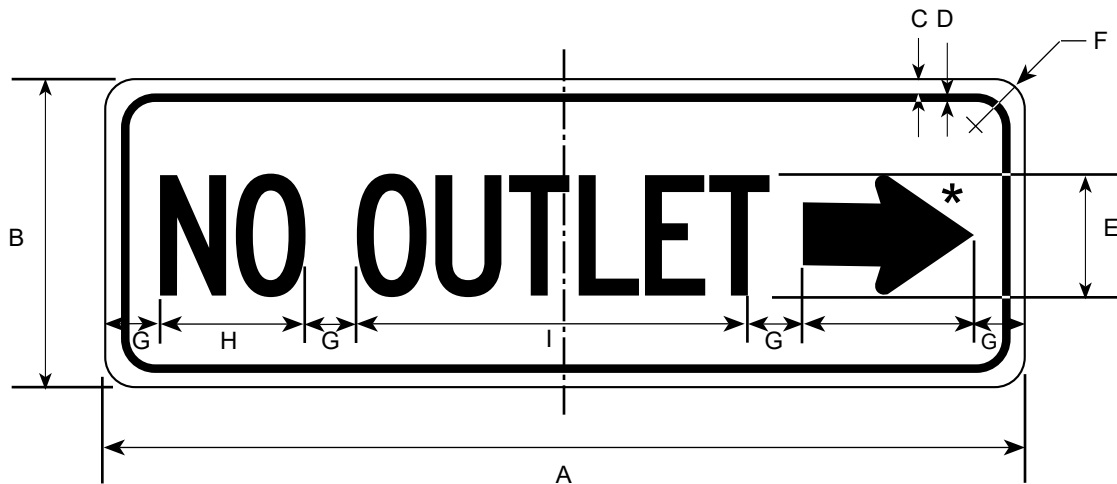

W14-2P

11/97

* SEE APPENDIX FOR STANDARD ARROW DETAILS
SPACING HAS BEEN REDUCED TO 50%

DIMENSIONS (MILLIMETERS)									
A	B	C	D	ARROW	E	F	G	H	I
900	300	18.75	12.5	100 X 125	125C	37.5	43.75	153.1	442.2

DIMENSIONS (INCHES)									
A	B	C	D	ARROW	E	F	G	H	I
36	12	3/4	1/2	4 X 5	5C	1 1/2	1 3/4	6 1/8	17

COLORS

LEGEND - BLACK (NON-REFL)
BACKGROUND - YELLOW (REFL)